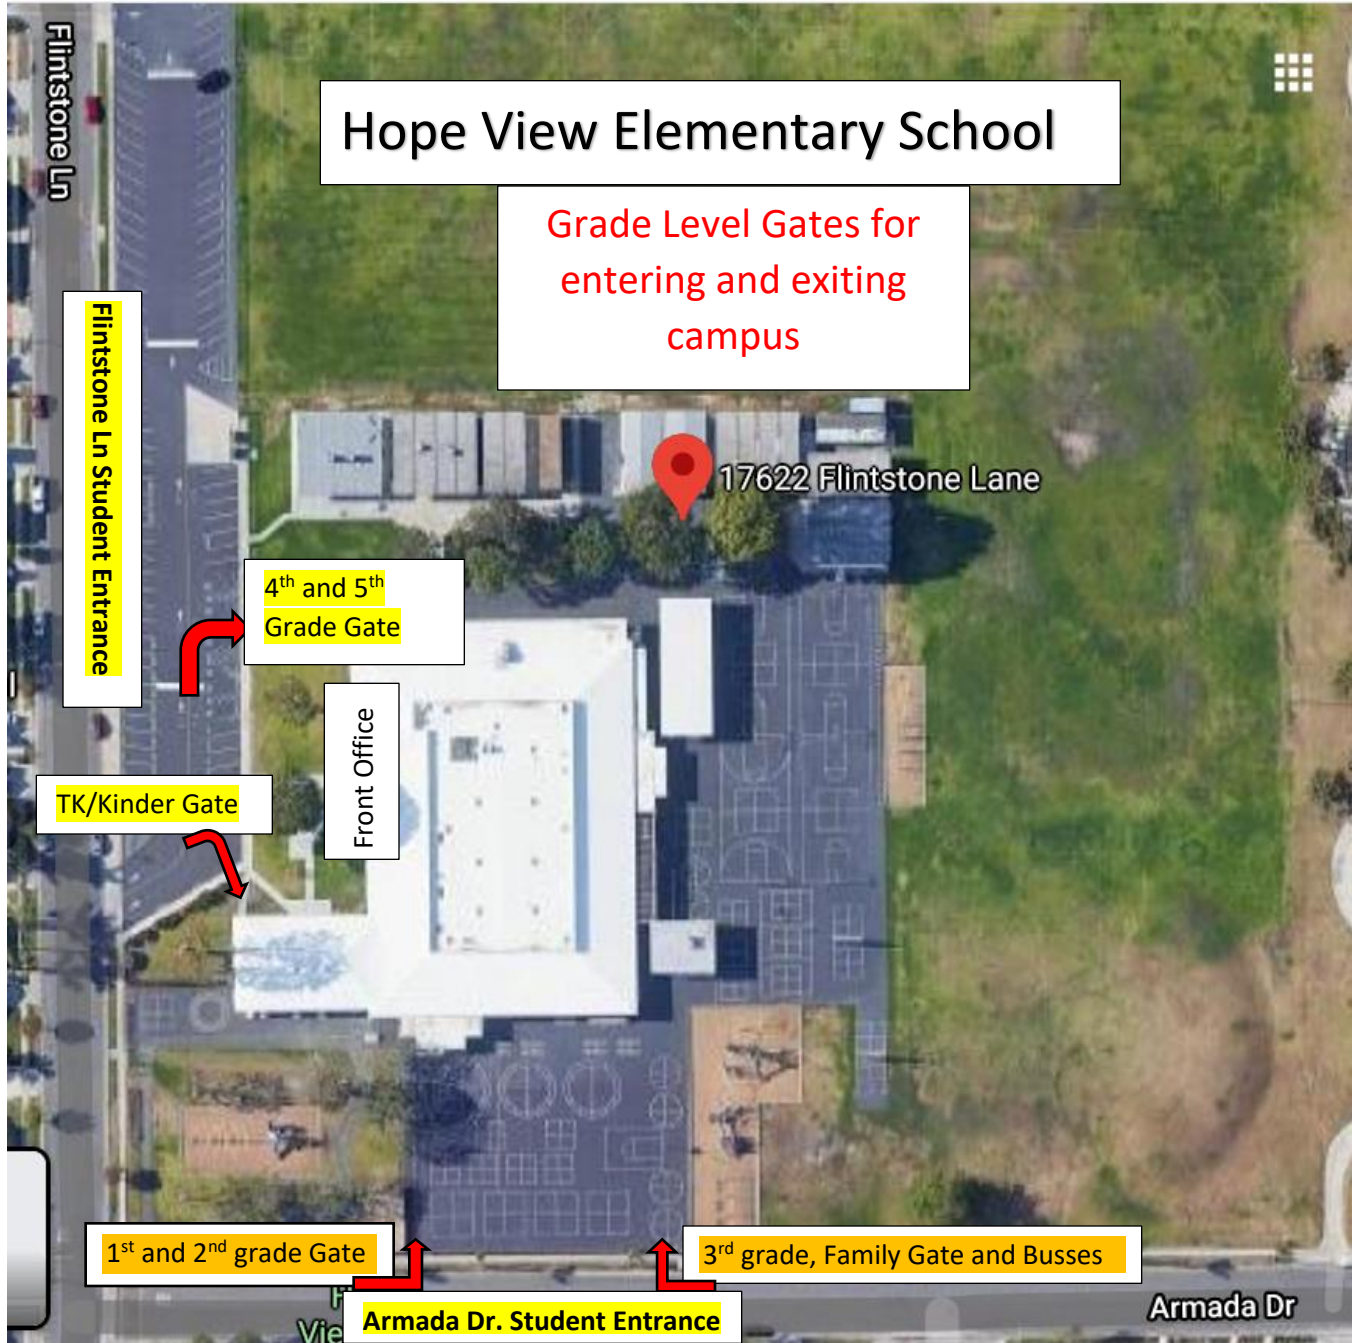

2020-2021

All students wait at their respective gate to get temperature taken before entering on campus: Tk and K students enter off of Flintstone near room K2; 1<sup>st</sup> and 2<sup>nd</sup> grade families enter through the gates off of Armada closest to the kinder play yard; 3<sup>rd</sup> grade students, families, and any bussed students enter through Armada closest to the primary swings; 4<sup>th</sup> and 5<sup>th</sup> graders enter through the double gates off of Flintstone and all families are encouraged to wait with their child until temperatures are taken. All students and staff must wear a facemask when entering and while on campus.