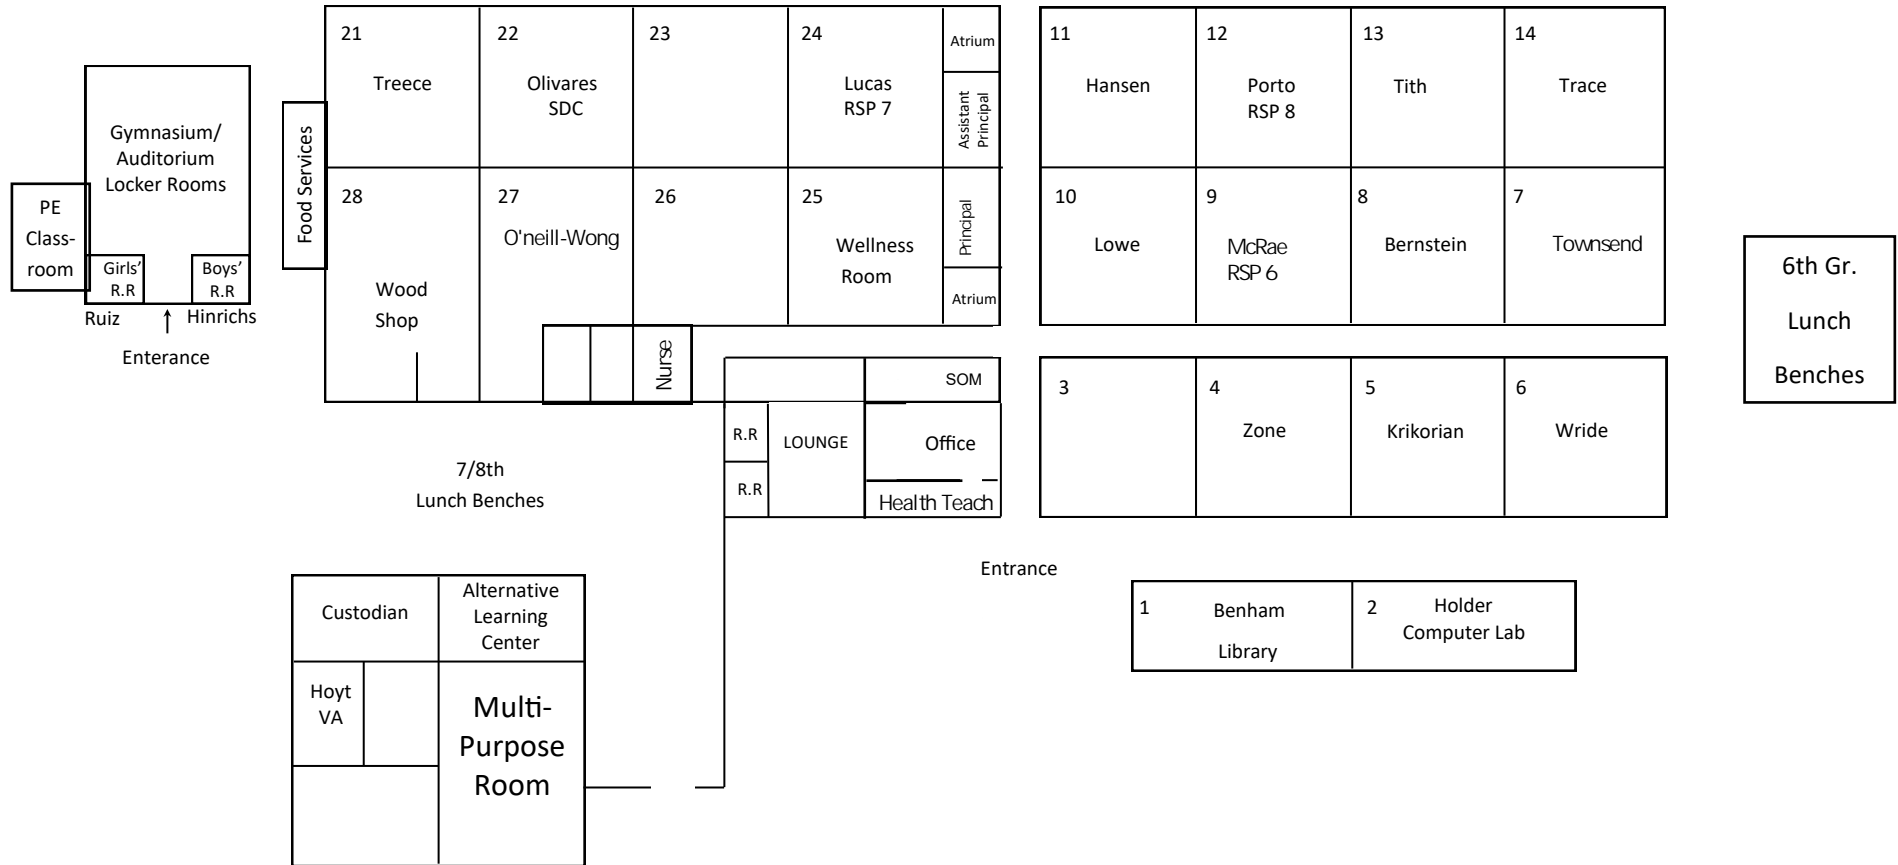

PE Class-room

Gymnasium/
Auditorium
Locker Rooms

Girls' R.R. Boys' R.R.

Ruiz ↑ Hinrichs

Entrance

Food Services

21 Treece	22 Olivares SDC	23	24 Lucas RSP 7	Atrium Assistant Principal
28 Wood Shop	27 O'neill-Wong	26	25 Wellness Room	Principal Atrium

Nurse

11 Hansen	12 Porto RSP 8	13 Tith	14 Trace
10 Lowe	9 McRae RSP 6	8 Bernstein	7 Townsend

3	4 Zone	5 Krikorian	6 Wride
---	-----------	----------------	------------

Entrance

Custodian	Alternative Learning Center
Hoyt VA	Multi-Purpose Room